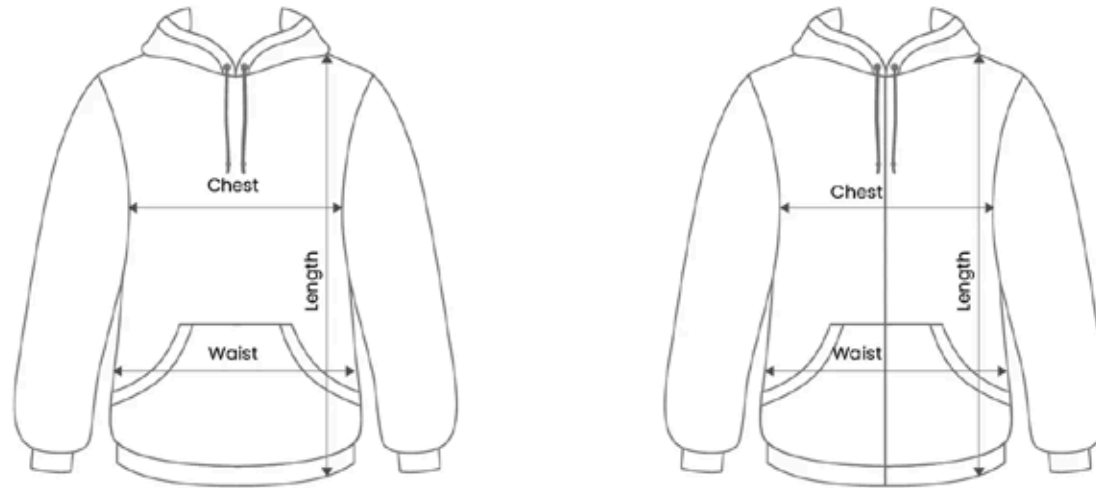

HOODIES SIZING GUIDE

Measurements in centimetres

UNISEX	XXS	XS	S	M	L	XL	XXL
CHEST	74-82	82-90	90-98	98-106	106-114	114-122	122-130
WAIST	72-80	80-88	88-96	96-106	104-112	112-120	120-128